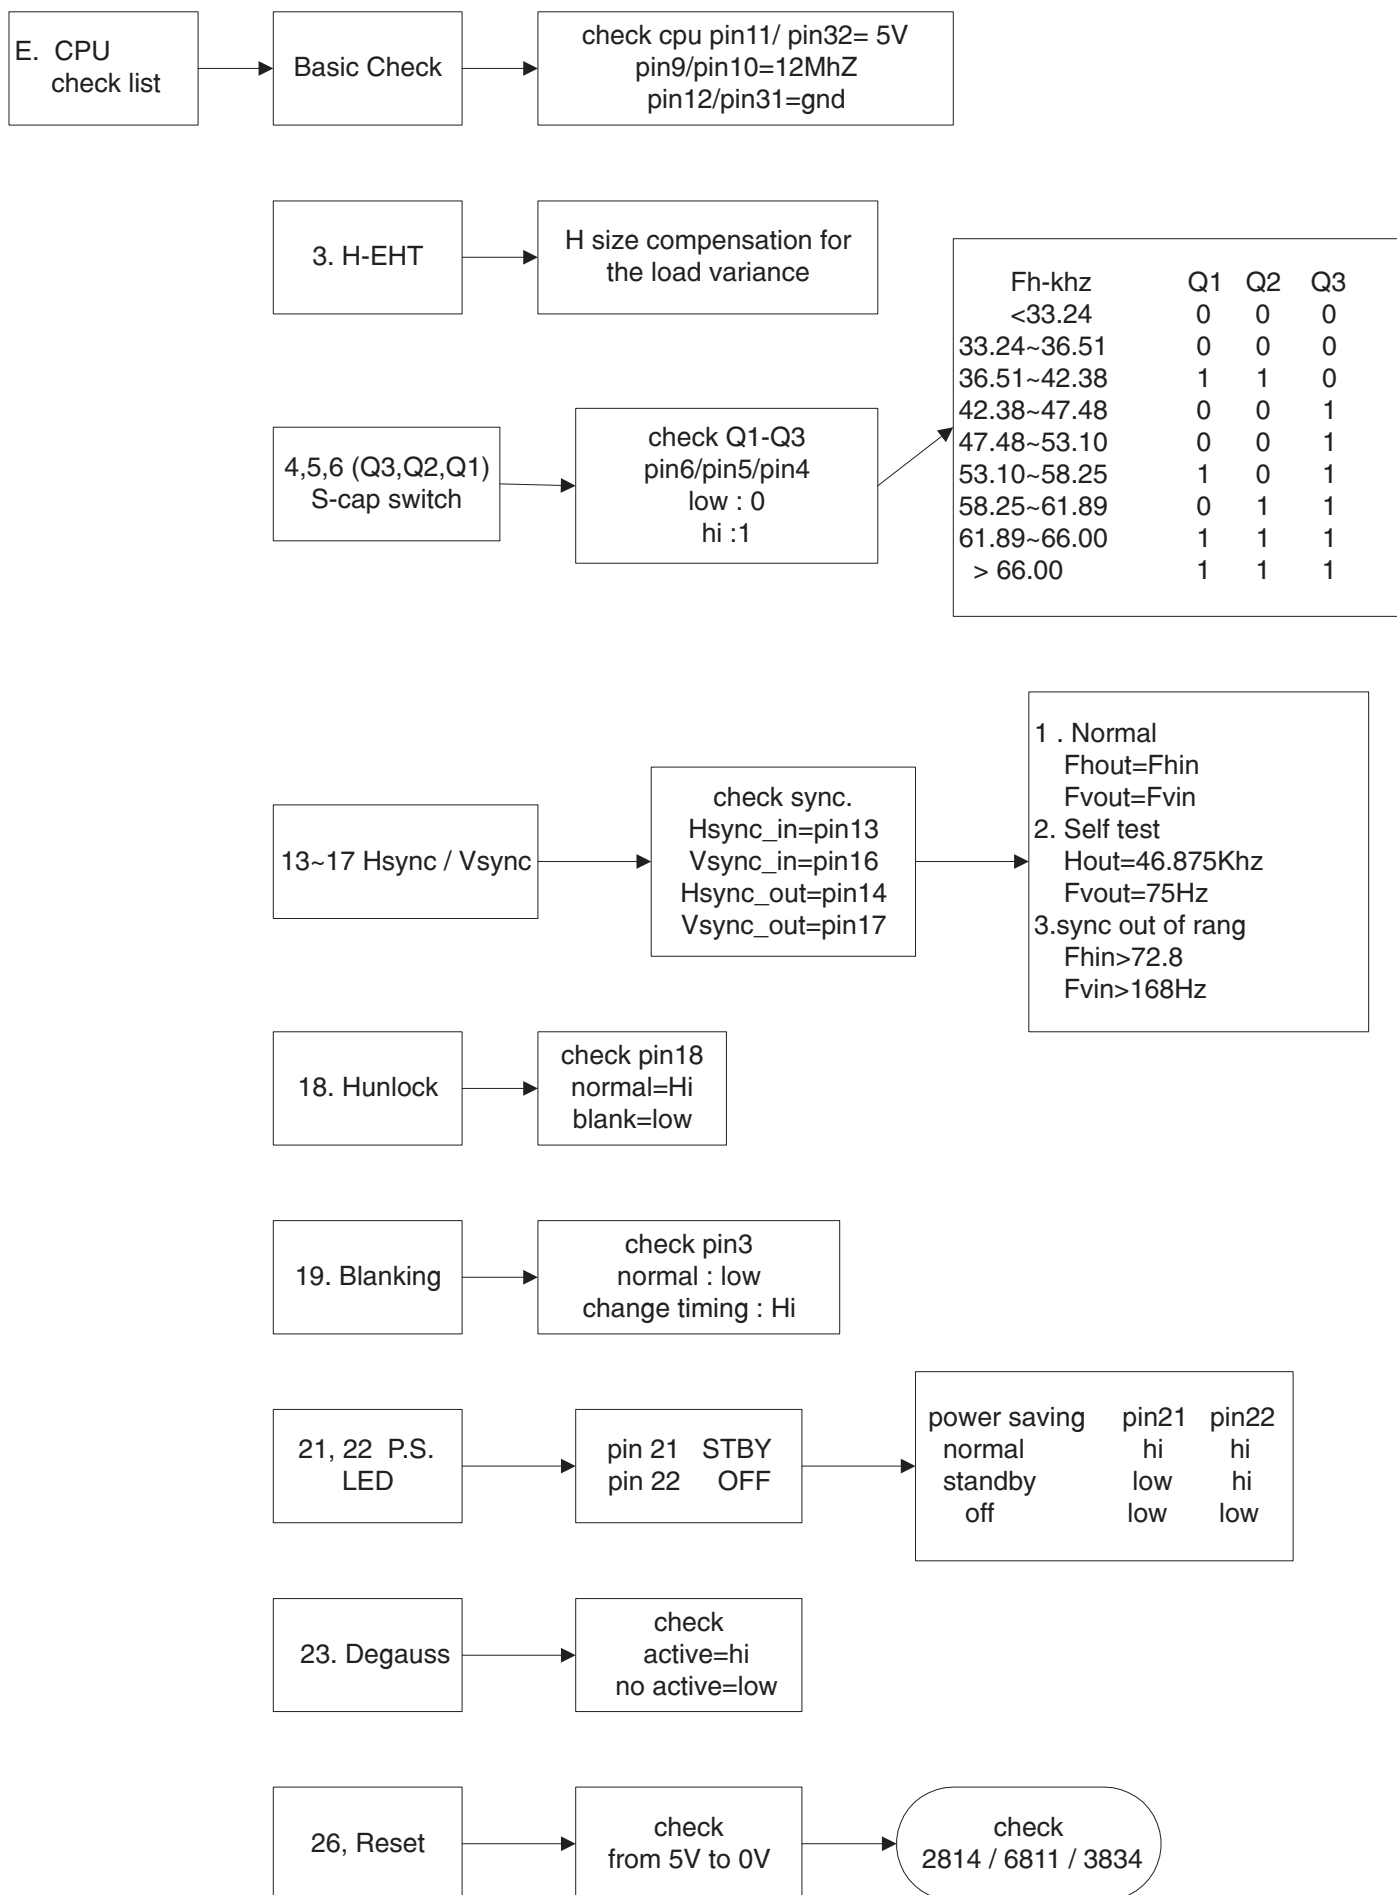

Go to cover page

A. Power Supply Failure

Repair Flow Chart

Go to cover page

Repair Flow Chart

Go to cover page

C. Horizontal deflection output repair flow :

Repair Flow Chart

Go to cover page

Repair Flow Chart

Go to cover page

Repair Flow Chart