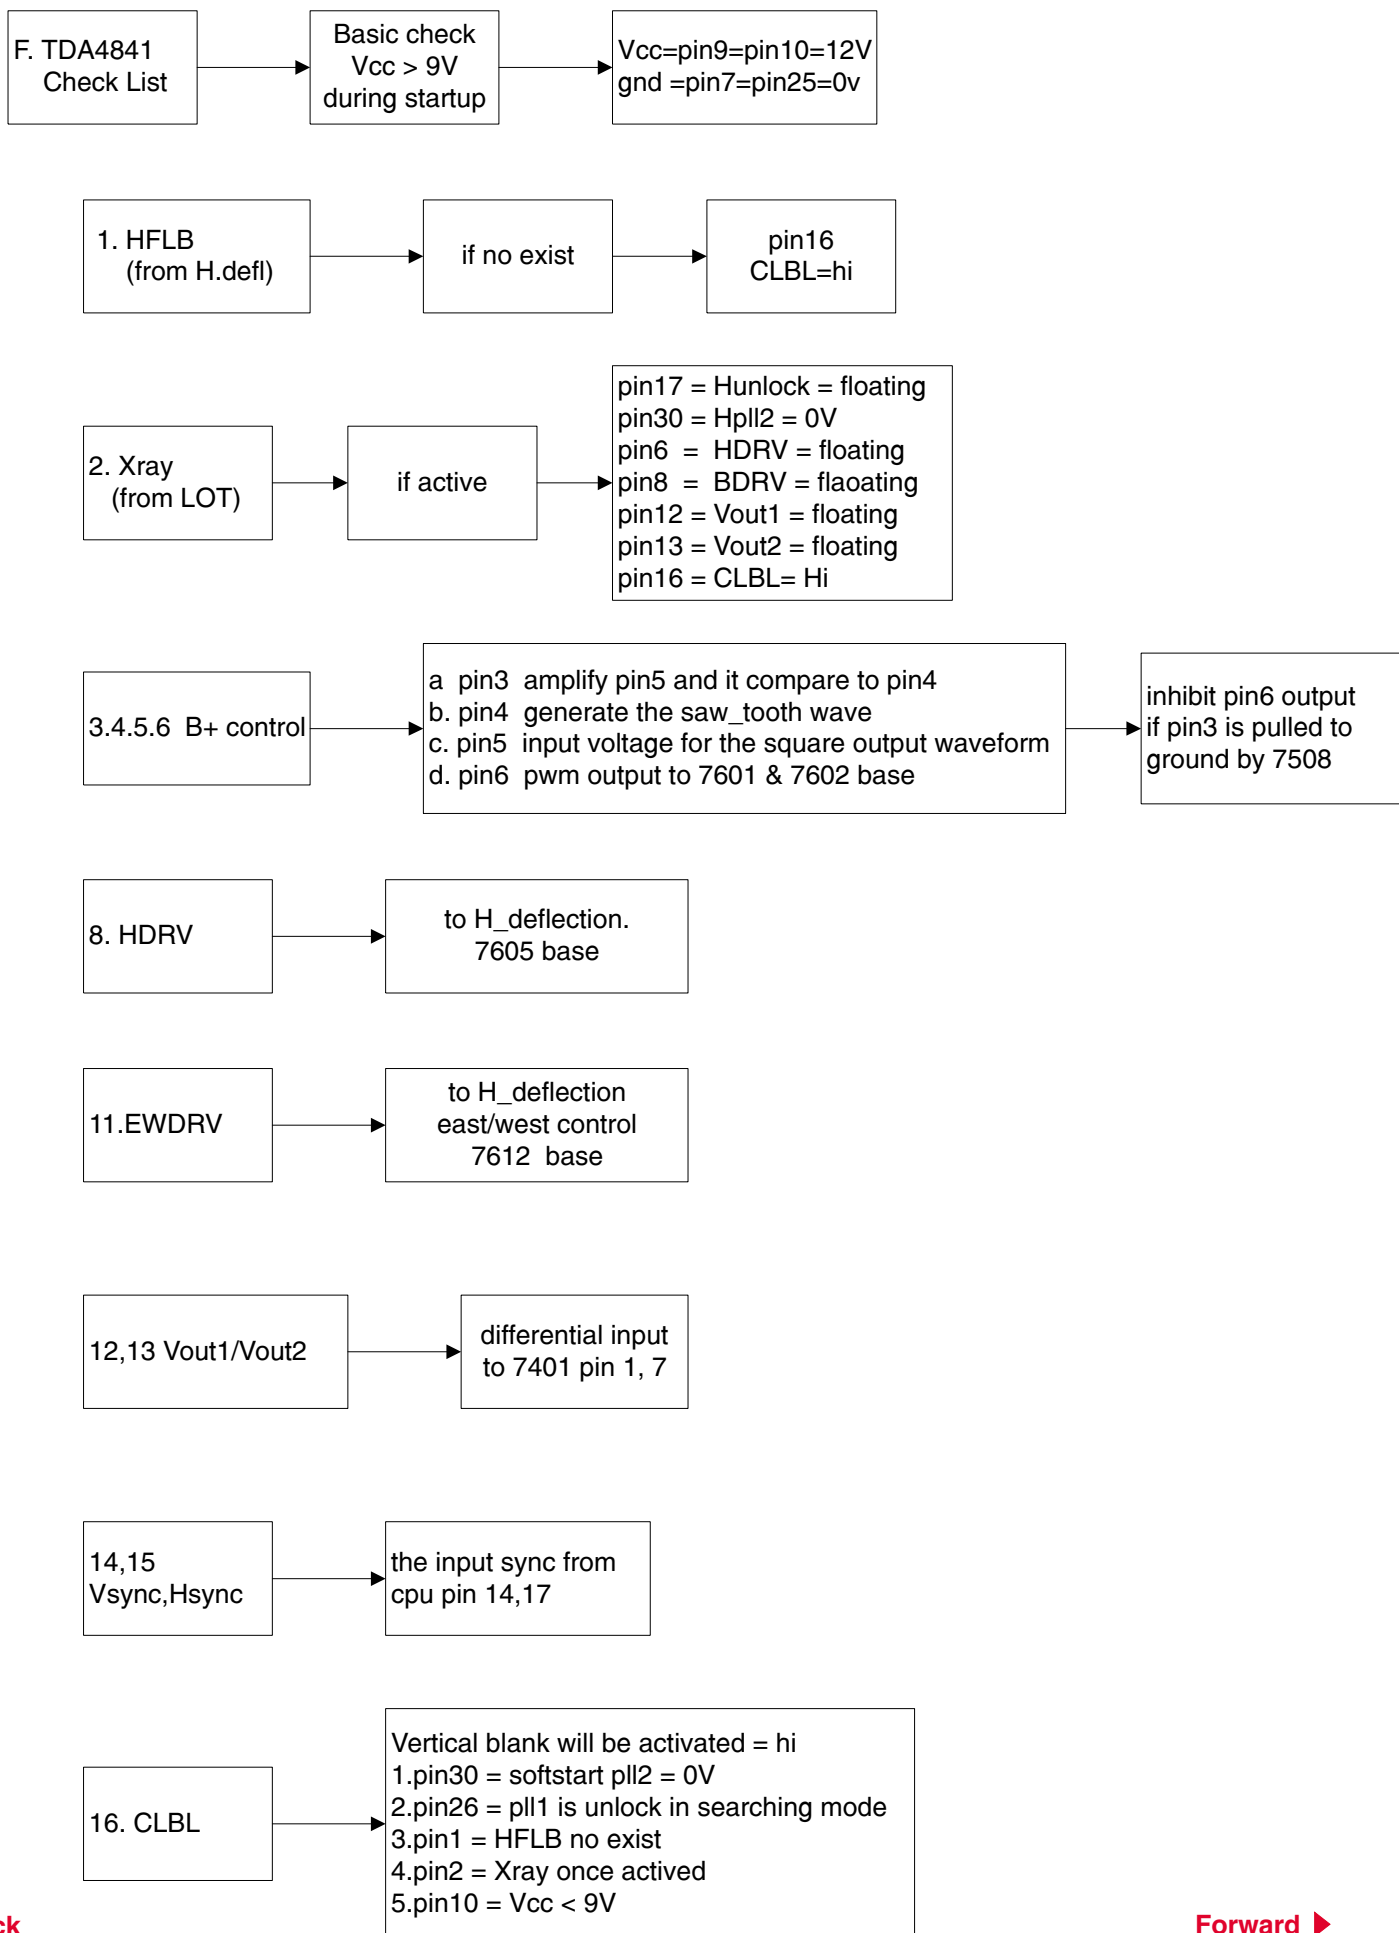

Go to cover page

A. Power Supply Failure

Repair Flow Chart

Go to cover page

Repair Flow Chart

Go to cover page

C. Horizontal deflection output repair flow :

Repair Flow Chart

Go to cover page

Repair Flow Chart

Go to cover page

Repair Flow Chart