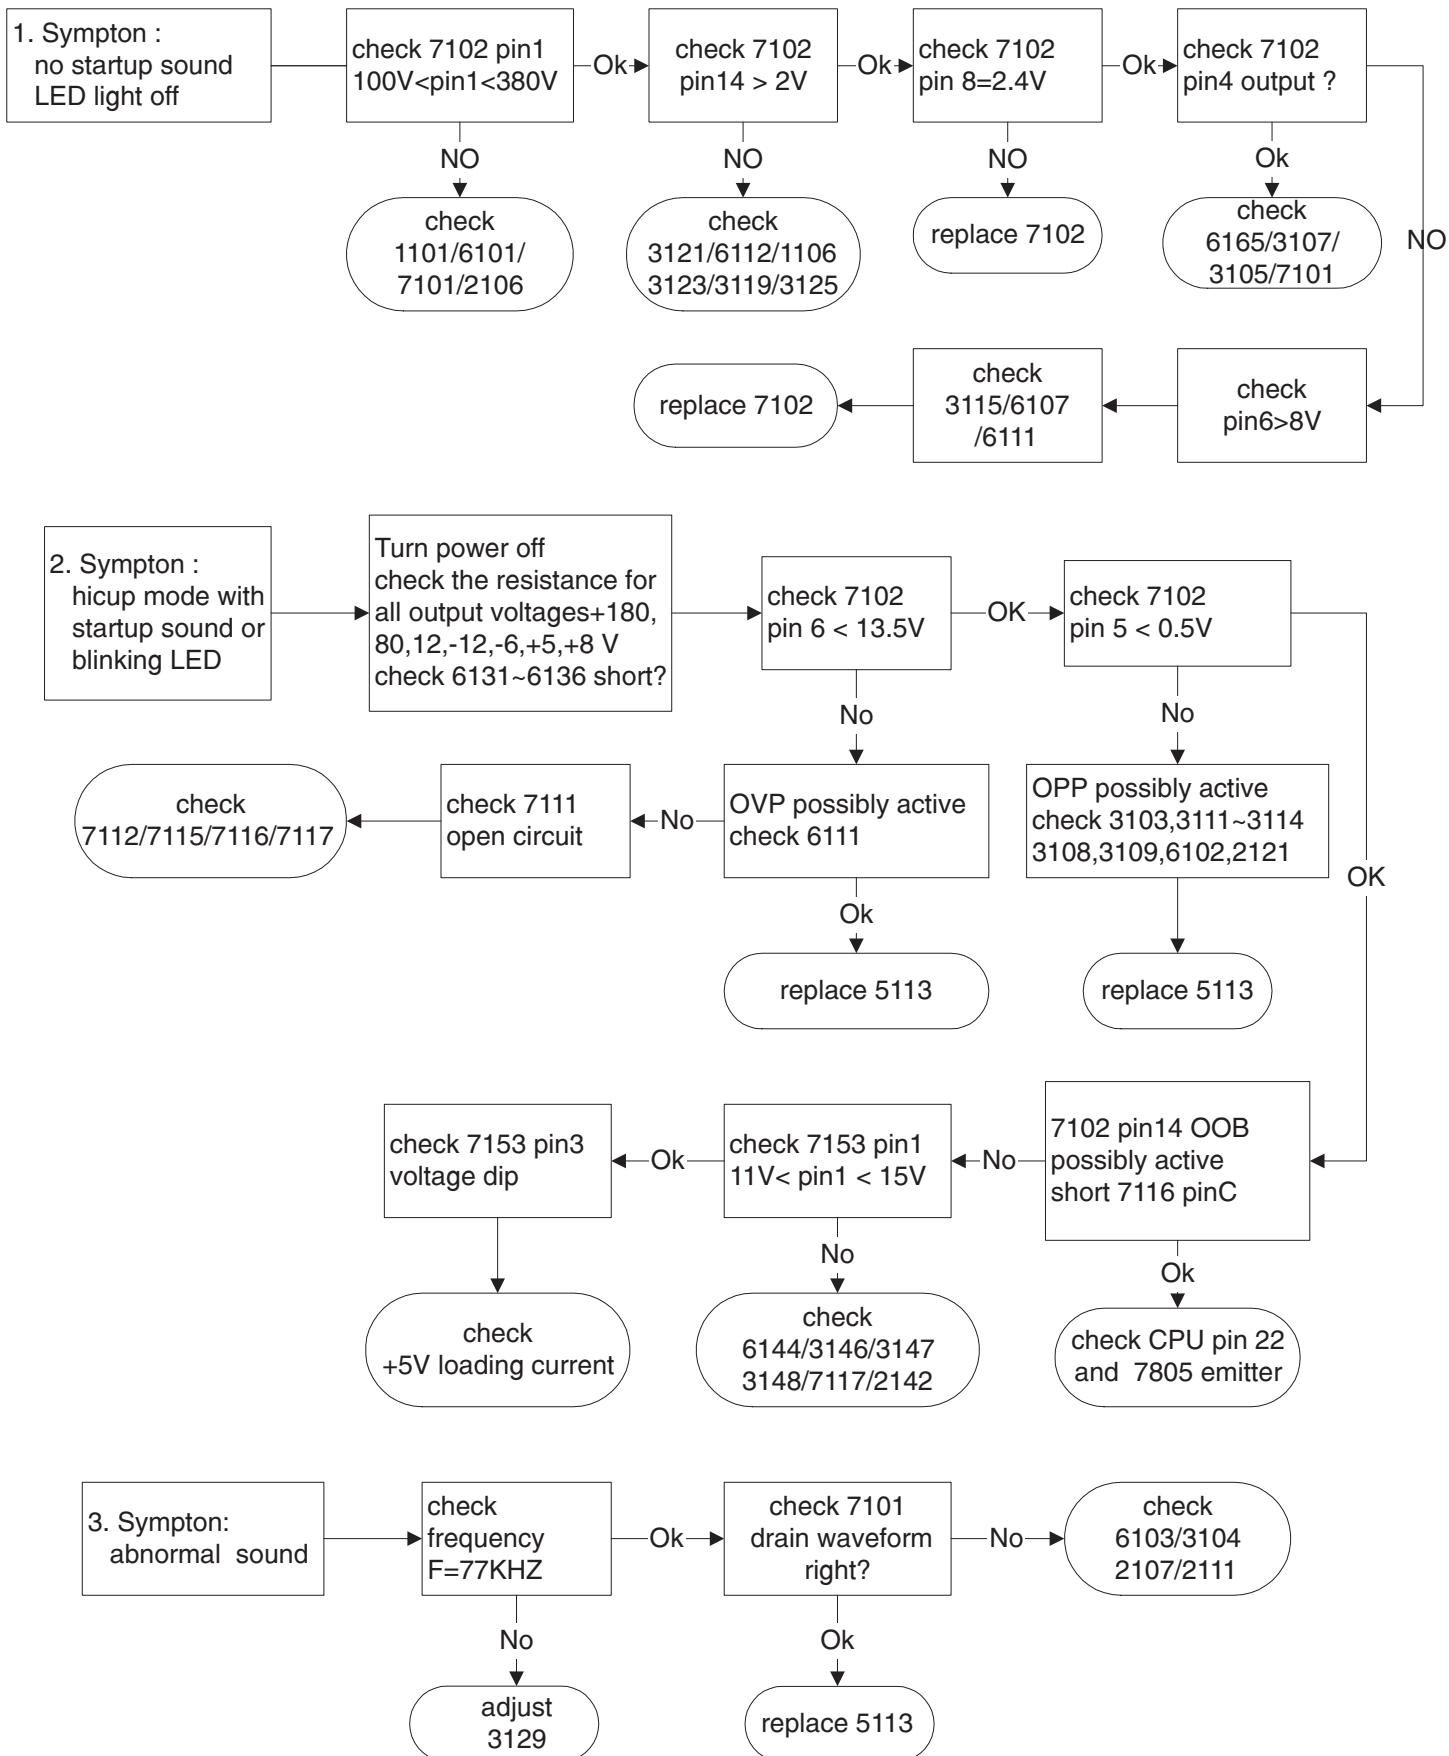

Go to cover page

A. Power Supply Failure

Repair Flow Chart

Go to cover page

Repair Flow Chart

Go to cover page

C. Horizontal deflection output repair flow :

Repair Flow Chart

Go to cover page

Repair Flow Chart

Go to cover page

Repair Flow Chart